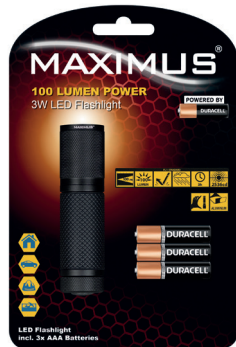

3 Watt LED Flashlight • 100 Lumen Power

M-FL-011-DU

Function	On - Off
LED Type	3 Watt LED
Light Output	100 lumens
Beam Distance	100m
Run Time	3h
Water Resistance	IPX4
Material	Aluminium / rubber body
Color	Black
Battery operated	3x AAA Alkaline included
Accessory	Hand strap
Dimensions	ø 2.80cm x 10.00cm
Packaging	1 piece in blister
EAN	0884620049614

Hand strap included