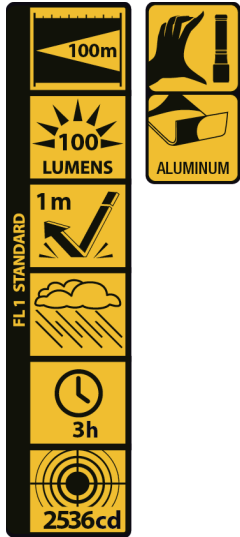

3 Watt LED Flashlight • 100 Lumen Power

M-FL-011-DU

Function	On - Off
LED Type	3 Watt LED
Light Output	100 lumens
Beam Distance	100m
Run Time	3h
Water Resistance	IPX4
Material	Aluminium / rubber body
Color	Black
Battery operated	3x AAA Alkaline included
Accessory	Hand strap
Dimensions	ø 2.80cm x 10.00cm
Packaging	1 piece in blister
EAN	0884620049614

Hand strap included